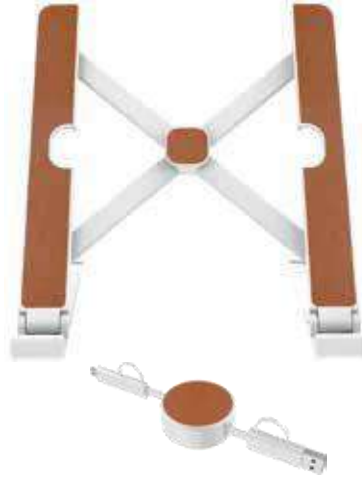

Sklon is a set of RCS-certified recycled laptop stand and 6-in-1 recycled retractable charging cable set perfect for your daily work. The laptop stand is made of 94% recycled ABS and recycled PU and has a foldable function that allows different angle laptop adjustments for better comfort and use. Perfect pair to the laptop stand is the retractable 6-in-1 charging cable which is made of 29% recycled ABS and recycled PU. It extends up to 100CM in length and has a USB-A and Type-C input and 2-in-1 (micro-USB & lightning) and Type C output. Packed in a recycled kraft gift box.