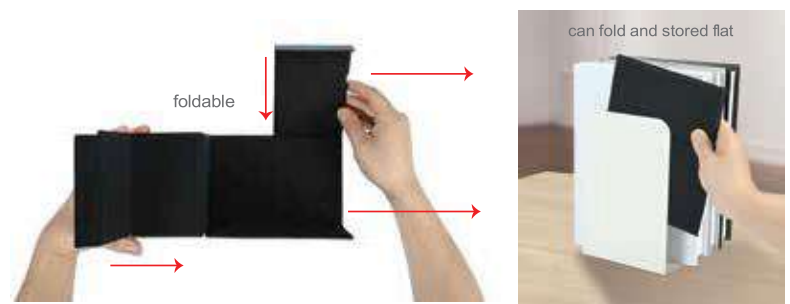

Size: 25.5 x 9.7 x 9.4 cm

Deskette M24-64b

Foldable Pen Holder Magsafe 15W Wireless Charger Stand with no stitching - welding technology RCS PU Material.

Product Size: 16.5x8.2x10.4Hcm.

Packaging: FSC Paper Box