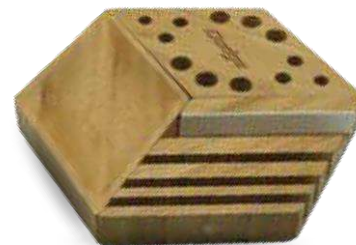

Ferro M24-65a

3 pc desk set reliever that has pen stand / holder, mobile / tablet holder, slot for business cards and slots to keep stationery. These wooden blocks can be placed in 6 different styles and gets attached with the embedded magnets in each block.