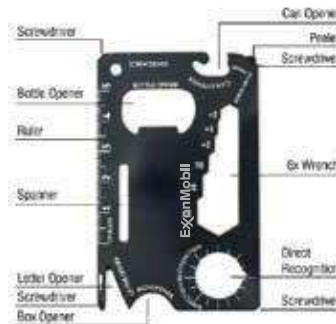

Nikur M24-197a

Nikur is a tool kit that comprises of a 9 in 1 muti tool with LED torch and 18 in 1 sleek card tool presented in a gift box packing. Size : 12.8x10.3x2.7 cm.