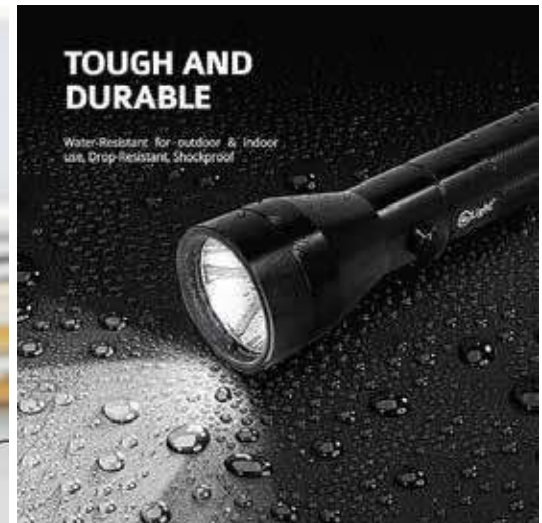

ReVoke M24-200b

LED flashlights are brighter and often lighter weight as they are made of Aircraft Aluminium Metal, and they won't burn out as quickly. When getting a new flashlight, it is best to keep in mind what you will be using it for. You might want to go for a larger model if storing in your car, and a few smaller models for around the house in case of a power outage. ReVoke as its name has 280 Lumens Brightness with a range of 1300mts. The rechargeable battery is 3SC - 3.6 V/2000 Mah that comes with 3SC - 4.5 V Adaptor. The heavy duty lamp is CREE XPE 3 Watts LED. Its charging time is 8hrs and run time is 260 min.