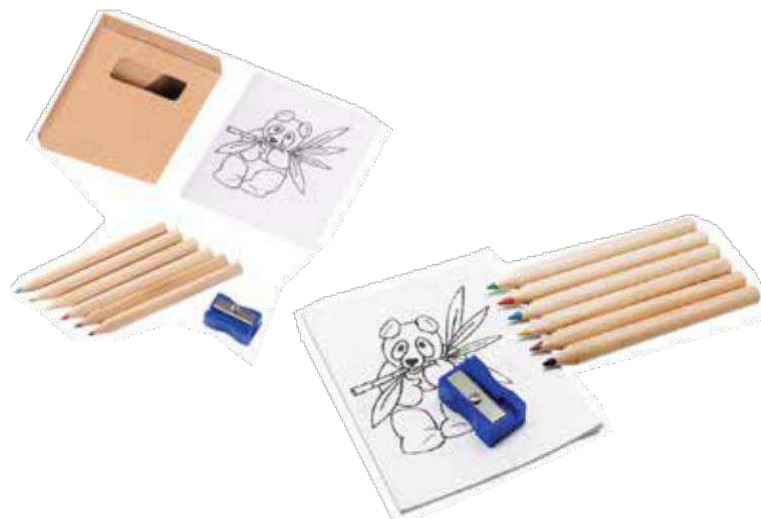

Create M24-217b

Set out on a vibrant adventure with Create – a delightful kit showcasing 6 lively colored pencils, a handy pencil sharpener, and a collection of enchanting 20 coloring sheets.

Dimensions: Package size: 7.4 x 9 cm