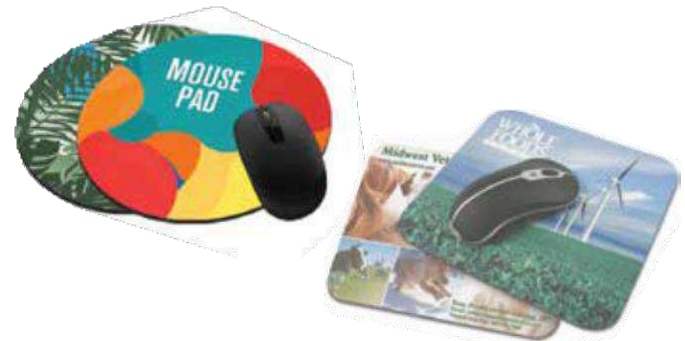

## Fastopad M24-252a

10W Fast charging wireless mouse pad with Type C input. This is made from a Special Certified Antibacterial PU material. Its unique folded design can be used as a phone stand or a business card holder and slots to hold 4 pens for easy access on your desktop. Size : 23.5x22x0.7 cm. Packing: Flat black paper envelop.

## Miasma M24-252c

Miasma is a leatherette mouse pad with built in wireless charging feature and the light up logo. It has slot to hold a pen and three additional extended USB hub.

## Polyurethane M24-253a

Good quality anti slip mouse pad in PU. Available in 3 colors. Size: 28&19 cms

Wireless Charging

## Avi M24-253b

Avi the wireless bamboo pad. A mousepad desktop organizer best in office use for your daily activities. The organizer is made from original bamboo designed for our everyday office use and recycled genuine leather making the whole item sustainable and environmental friendly. To add its advantage, it is installed with a 10w wireless charger. Size: 25\*25\*3.2cm.