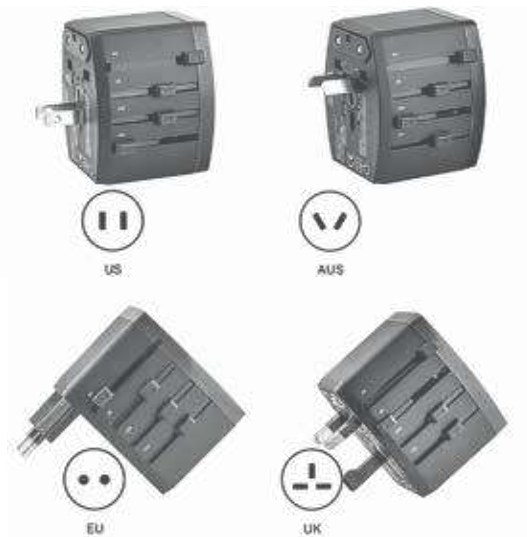

Product size: 7.25x5x5.35cm.

Available in black and white colors.

20W
fast charging

Dongle M24-389b

All In One Worldwide Ac Power Wall Charger. Plug 3 Usb and 1 Type-c EU UK AUA Asia universal international travel power adapter