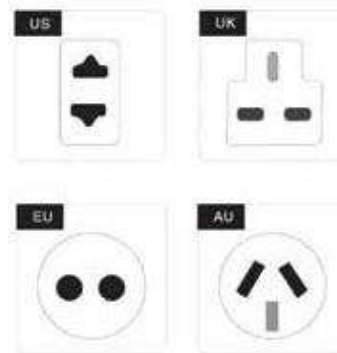

Adhoc M24-387b

Compact and smart multi adaptor in a case. Available in black and white colors.