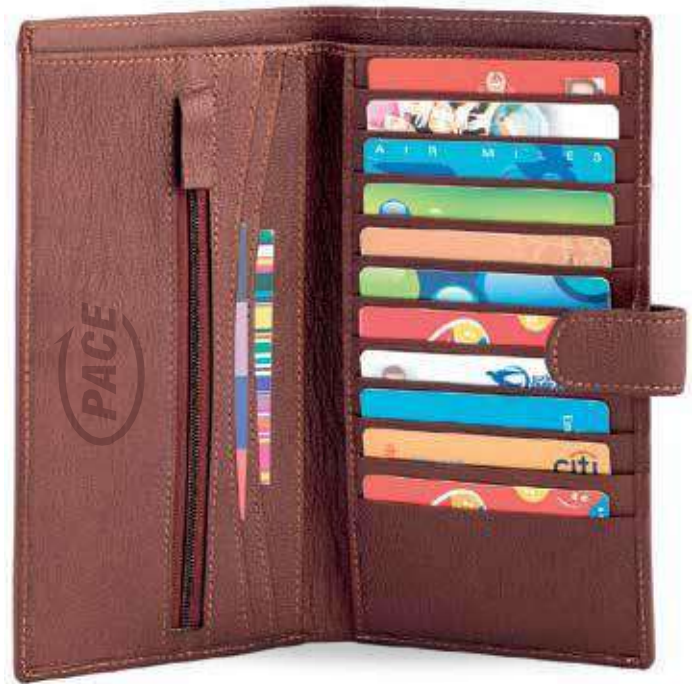

Crocoravel M24-395a

Crocodile skin design leatherette passport holder with notepad.

Product Size: 13.5x10.4x1.5cm.

Sair M24-395b

Slim passport card holder in welded recycled PU material. Simple yet elegant design with magnetic flap closure. Size: 14.1x9.4x1.5cm.

TRAVEL ACCESSORIES

Capri M24-396b

A full grain milled leather travel wallet with a foldable matching luggage tag. Can be crafted and dyed in your corporate colours. MOQ 300 pcs.

Safar M24-397a

Keep your travel essentials secure and organized with our personalised natural grained leather travel wallet. This unisex document holder is ideal for any keen traveller about to embark on an adventure. Features a slot for your passport, boarding pass and important travel documents - including a section for local currency. Zippered pocket for small essentials, 11 card slots with loop enclosure. Can be crafted in black, brown and tan colours.

Ariel M24-397b

Premium quality genuine leather travel wallet. Featuring: 8 card slots, separate slot for EID for quick access, coin compartment, slots to hold documents, and a large business card slot. Outside features a large boarding pass / mobile slot for easy access. Comes with secured zippered enclosure and leather strap. Can be crafted in black, brown and tan colours.