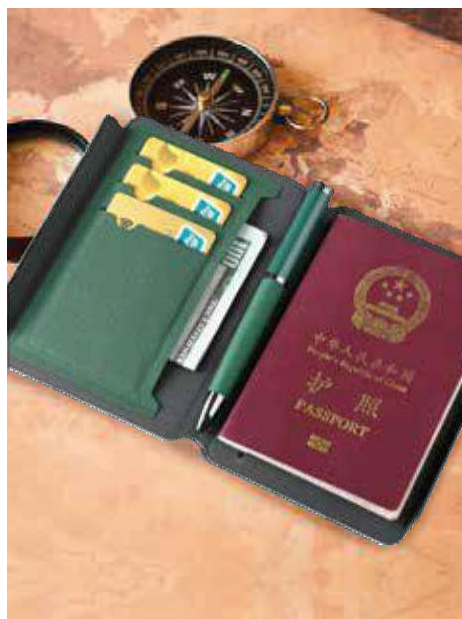

THIS WALLET
IS MADE OF
3x 

Travelex M24-394b

Premium quality large size travel wallet. Crafted in leathertte with slots for cards, passport and pen loop. Comes with secured zippered enclosure, and a metal plate for branding. Size: 25.5x14x2 cm

Crocoravel M24-395a

Crocodile skin design leatherette passport holder with notepad.

Product Size: 13.5x10.4x1.5cm.

Sair M24-395b

Slim passport card holder in welded recycled PU material. Simple yet elegant design with magnetic flap closure. Size: 14.1x9.4x1.5cm.

TRAVEL ACCESSORIES

Capri M24-396b

A full grain milled leather travel wallet with a foldable matching luggage tag. Can be crafted and dyed in your corporate colours. MOQ 300 pcs.

Safar M24-397a

Keep your travel essentials secure and organized with our personalised natural grained leather travel wallet. This unisex document holder is ideal for any keen traveller about to embark on an adventure. Features a slot for your passport, boarding pass and important travel documents - including a section for local currency. Zippered pocket for small essentials, 11 card slots with loop enclosure. Can be crafted in black, brown and tan colours.