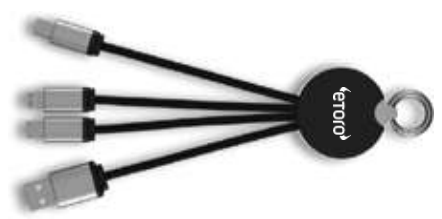

Circuit M24-399a

Circuit is a 3 pcs gift set that comprises of the following items:

1. A 6in1 60W fast charging data cable portable storage box (this comes with retrieve card pin, 100% Original Multi-Function REMAX 60W fast charging cable, can be used as a phone holder, compatible with All digital products with a Micro USB interface / Ip Model 5 & Above / TYPE-C interface. Wayar USB Data Cable).
2. A smart anti loss locator sleek 6x2.4cm (can be used to find your phone, trace your car, selfie function, can be connected to your phone to remind you if your valuables are going away from you more than 10-15min).
3. An elegant All in one place RFID safe polyester travel organizer (this can be used wrist bag that will help you keep your important belongings in place. It is made of double layer waterproof and shockproof fabric material, well-padded flexible covers and high-quality zippers ensuring the protection of your valuables. Comes with shoulder strap for easy use. Two layers in Slim design with big capacity for cards, Coins, cash, passport, tickets, accessories, mobile phone, and etc.)

LightTech Set M24-400a

LightTech set features light-up branding that includes 10K mAh PD magsafe fast charge powerbank, light up cube shape speaker with 300mAh Li-Polymer battery and light up fast charge multi cables crafted in nylon. These come packed in a technology pouch organizer an essential for travel.

Tagget M24-401a

Luggage Tag in RCS PU Material with 2mm thick wire cable loop.
Product Size: 21.3x14.4x1.5cm.

Phone Mate M24-401b

Multi-function pocket sim card / memory card holder and phone stand. The concealed sim tray that fits into your wallet holds micro sim, nano sim, memory card, opener pin and also works as your phone stand (not for tablet).