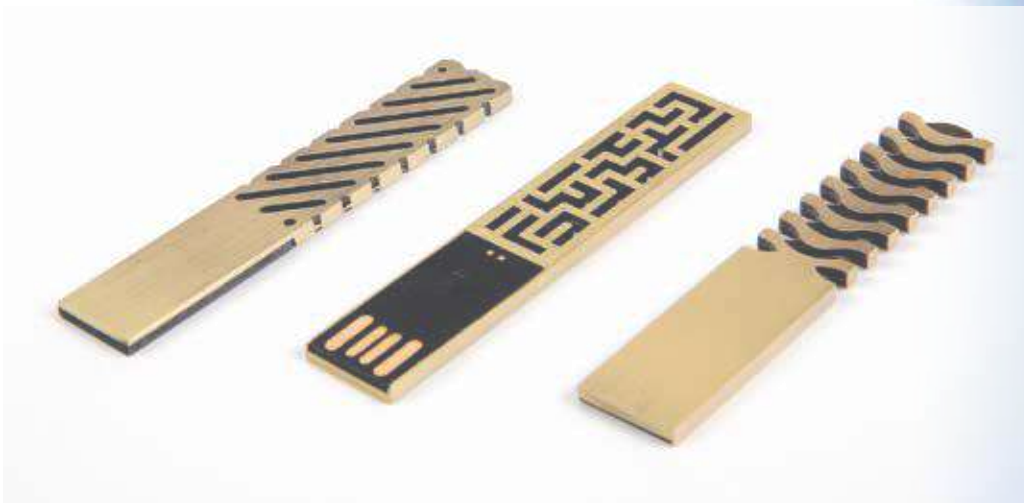

Maze M24-420c

Maze shape slim tall usb. Capacity 8GB to 64GB as required.