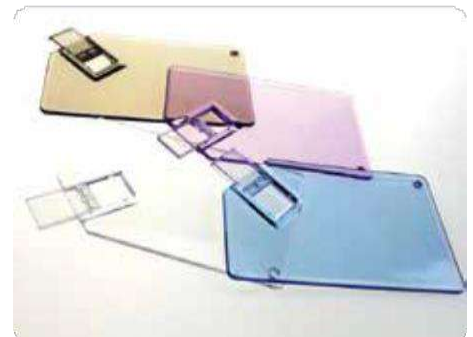

## iTag M24-410a

key finder is a Bluetooth operated device that helps people locate their lost keys, wallets, and other items. The iTag is small and lightweight, and can be used with a smartphone app to provide an audible alarm when the lost item is located.