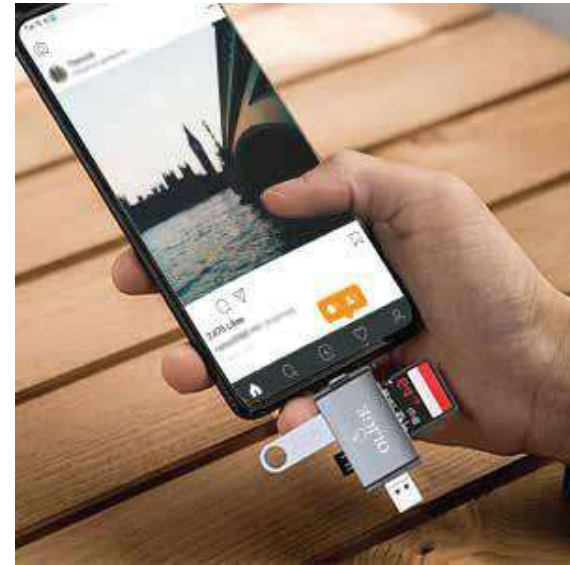

## Christopher M24-407a

A 6in1 USB that can be used as normal USB, Type C, Lightning and has slots for additional USB, memory card and SD memory.

## iTag M24-410a

key finder is a Bluetooth operated device that helps people locate their lost keys, wallets, and other items. The iTag is small and lightweight, and can be used with a smartphone app to provide an audible alarm when the lost item is located.