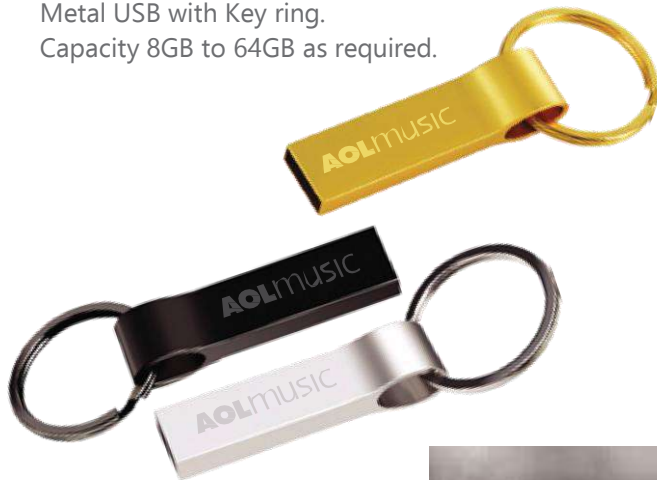

## Wallet Stick M24-418d

The slim tall USB that can be slide in into any compact space in your wallet, notbook or the dairy. Capacity 8GB to 64 GB as per your requirement.

## Budapest M24-419a

Metal USB with reading speed 2.0. Available in various sizes as per your requirements. Laser engraved log shows up well.

## Ringo M24-419c

Metal USB with Key ring.  
Capacity 8GB to 64GB as required.