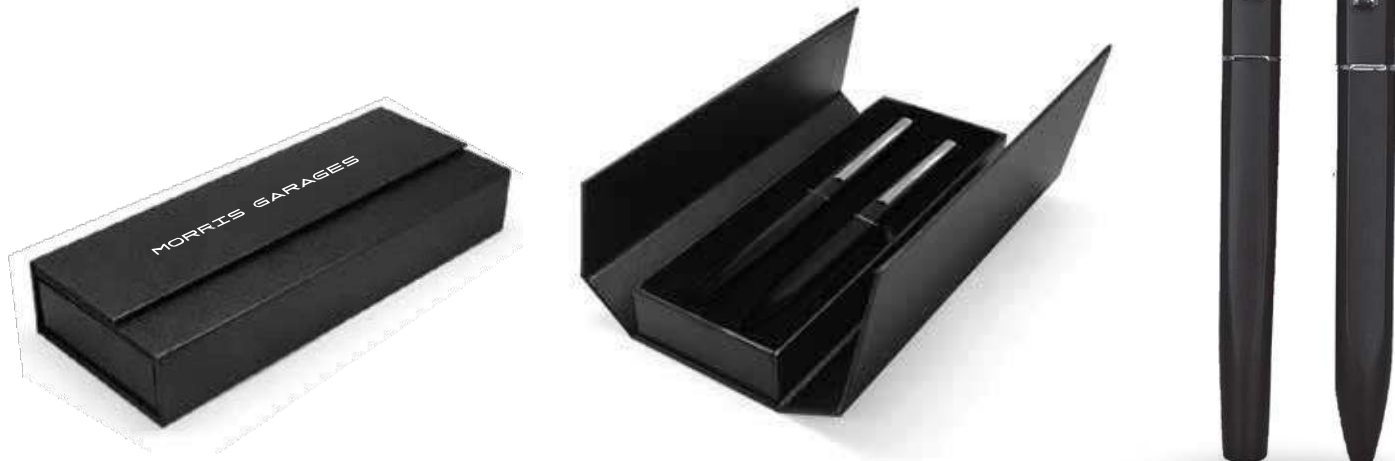

Sakura M24-446a

A set of a ball pen and a roller pen cased in a trifold gift box packing. The geometric barrel design shape and the matt finish gives a classy look with shiny chrome trims.