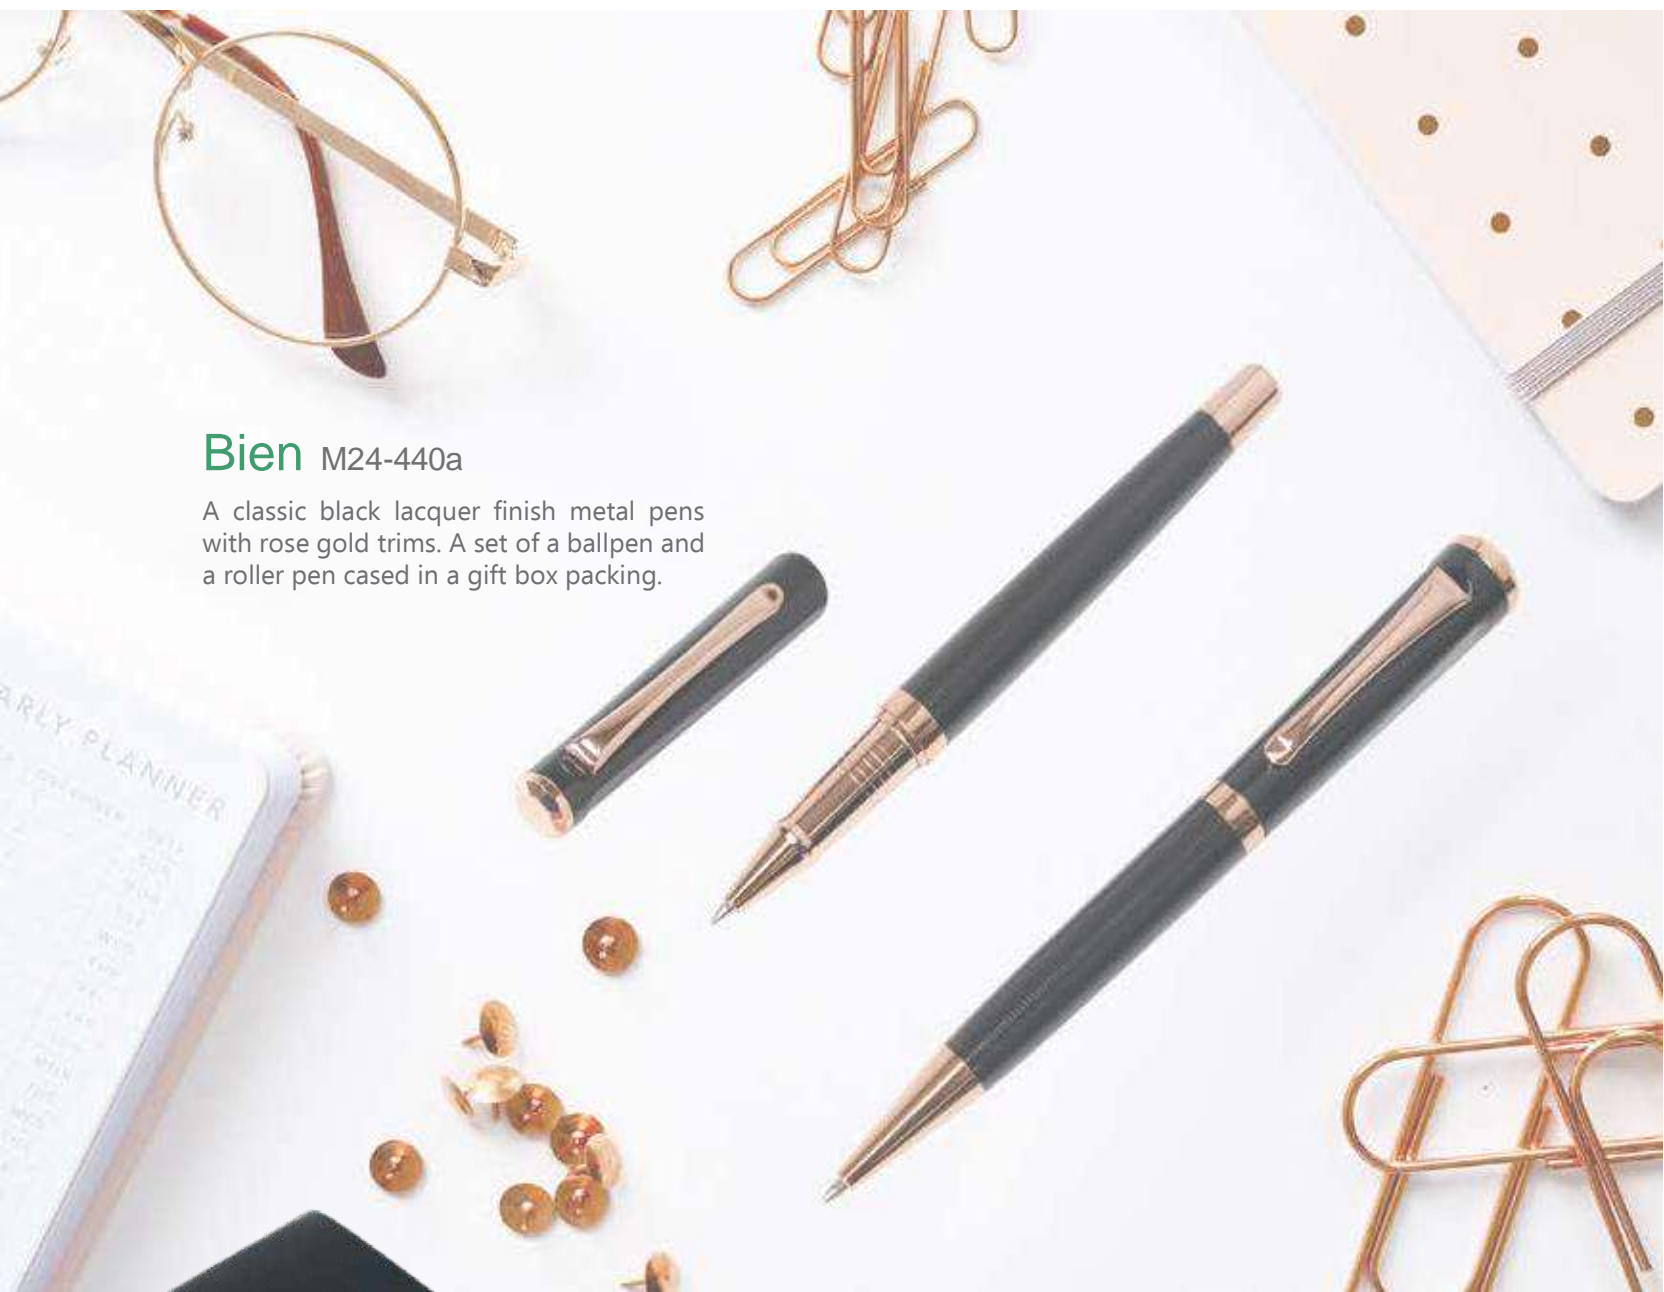

Black Forest M24-439a

Black Forest is a premium gift set of 2 award-winning mesh metal pens - made in Germany. The set contains a rollerball and a ballpoint with a glossy lacquered finish with an integrated mesh band on the barrel. The set also contains an added German Dokumental ink refill for each pen. Packed in a premium magnetic gift box with sleeve. Uma pens are 100% carbon neutral through its offset program with Climate Partner.

Bien M24-440a

A classic black lacquer finish metal pens with rose gold trims. A set of a ballpen and a roller pen cased in a gift box packing.

Tejas M24-441a

Tejas a luxurious beauty silver carbon fibre pen, inspired by a mysterious story of writing. A mesmerizing carbon fibre pattern with a pure shape and simplicity in handwriting. This writing instrument set is stainless steel and covered with a color that will captivate the vision. The set comprises of a ball pen and a roller pen that comes packed in a matching box packing.

Koyla Platinum M24-442a

Koyla Platinum is the VIP pen Set that comprises of a metal ball pen and a roller cased in a matching gift box packing. Its black resin body with platinum accent with carved trims.