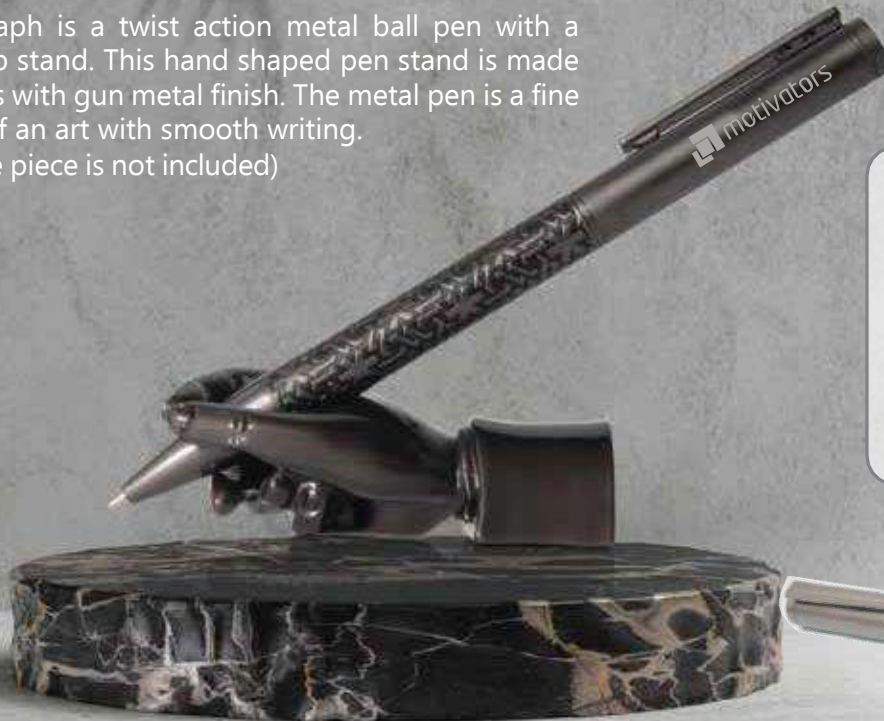

Matt finish metal pen set that comprises of a twist action ball pen and a roller pen. This comes packed in a trifold paper box packing and has black glossy trims

Zeri M24-447a

This pen set with ballpen and pencil is known by its quality and elegance. Comes with 1200 m writing refill with German ink and pencil with 3 leads of 0.7 mm. Packed in Swiss Peak gift box.

Luxy M24-447b

A set of matt chrome grey metal pens with good and elegant gift box packing. Ink blue parker.

Autograph M24-448a

Autograph is a twist action metal ball pen with a desktop stand. This hand shaped pen stand is made of brass with gun metal finish. The metal pen is a fine piece of an art with smooth writing. (marble piece is not included)