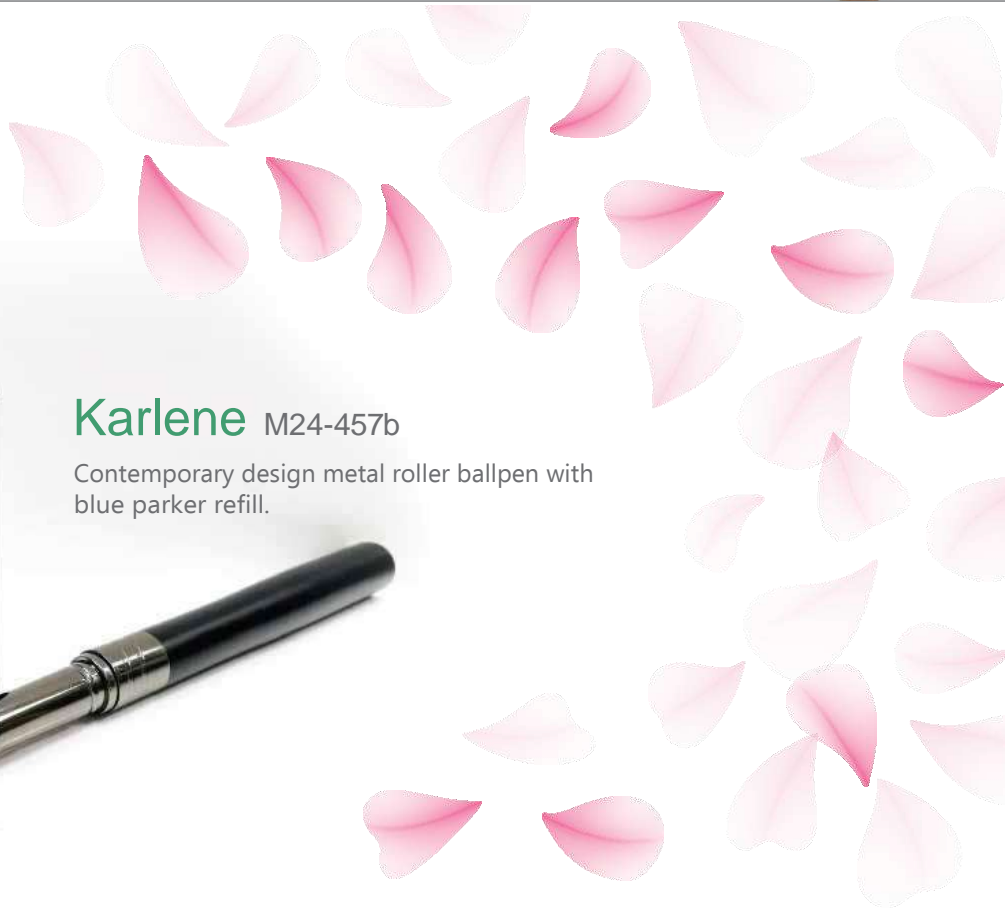

Karlene M24-457b

Contemporary design metal roller ballpen with blue parker refill.